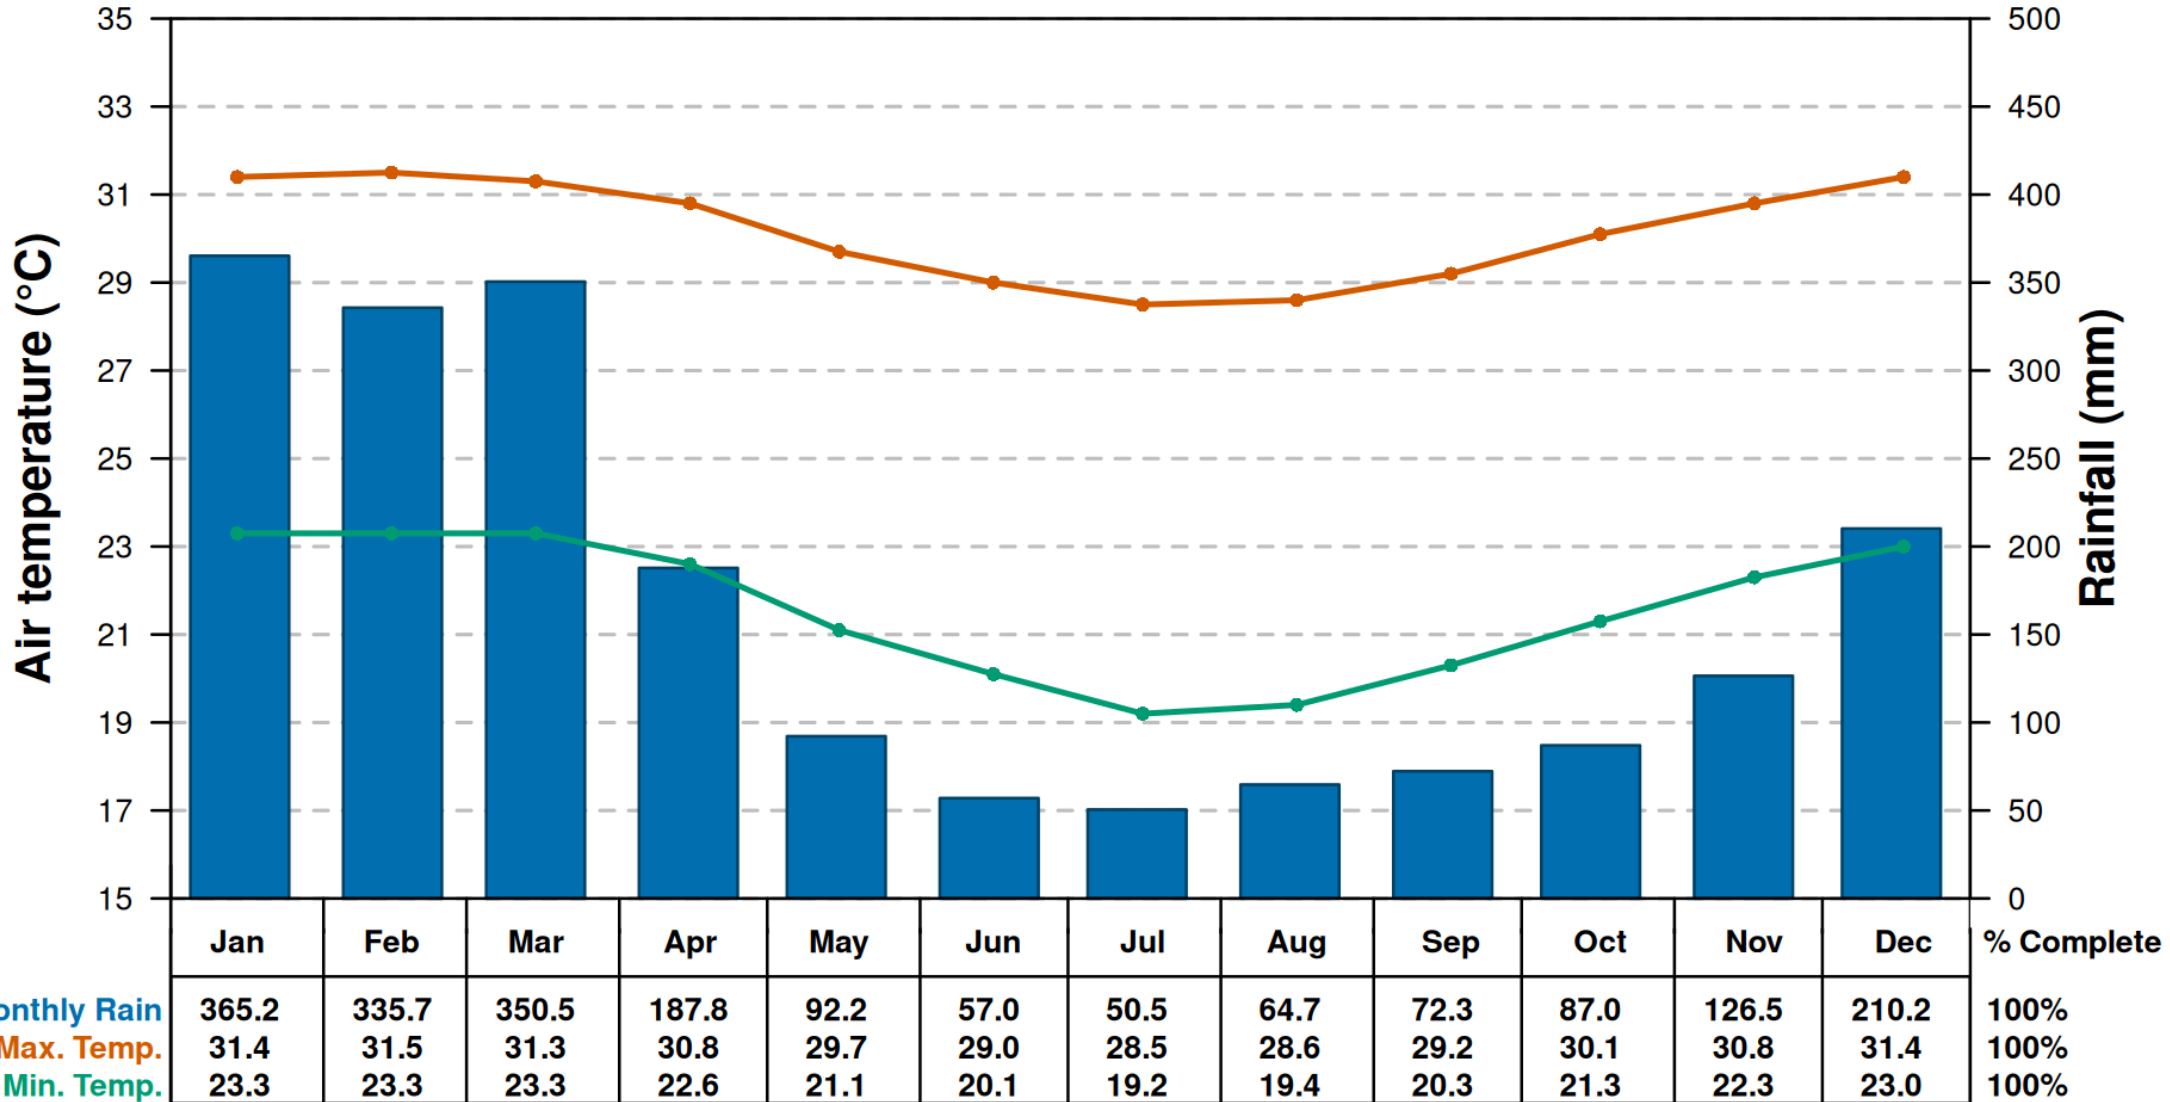

Nadi Airport

Climate Normals 1991-2020

Data site: V77744 Nadi Airport (18°S, 177°E)